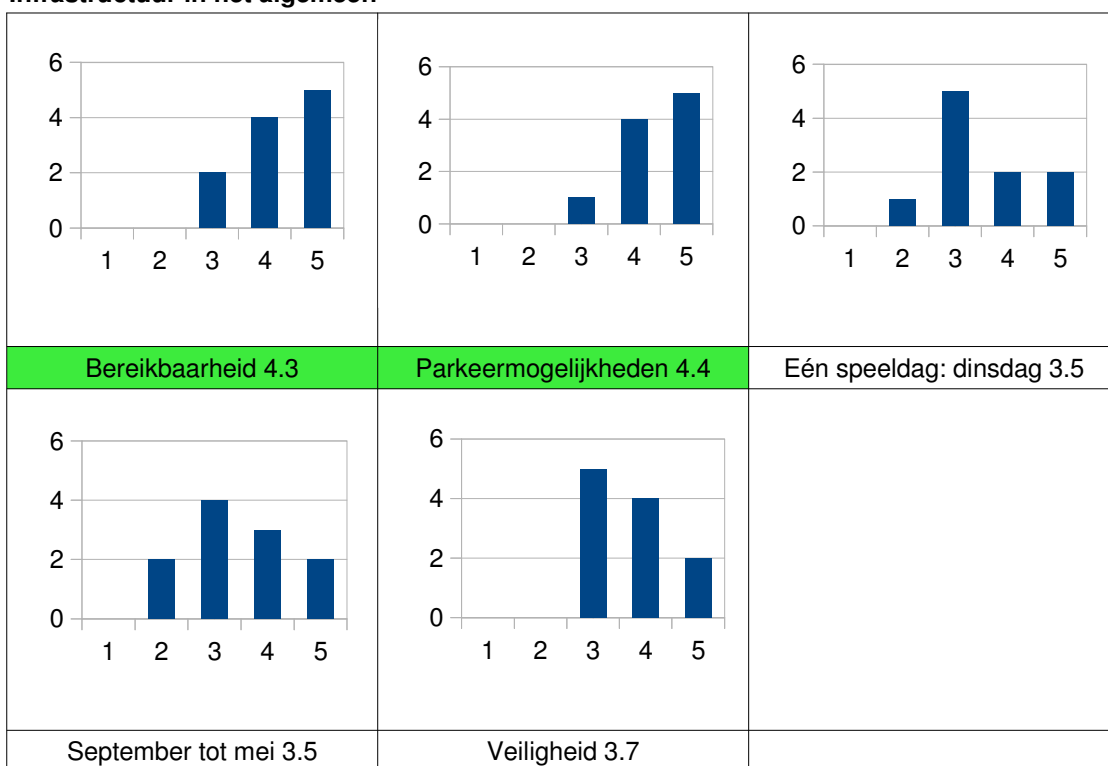

Infrastructuur in het algemeen

Opmerkingen en suggesties infrastructuur?

Parking fors beter

Ook in zomer beschikbaar?

Liever 2 keer per week