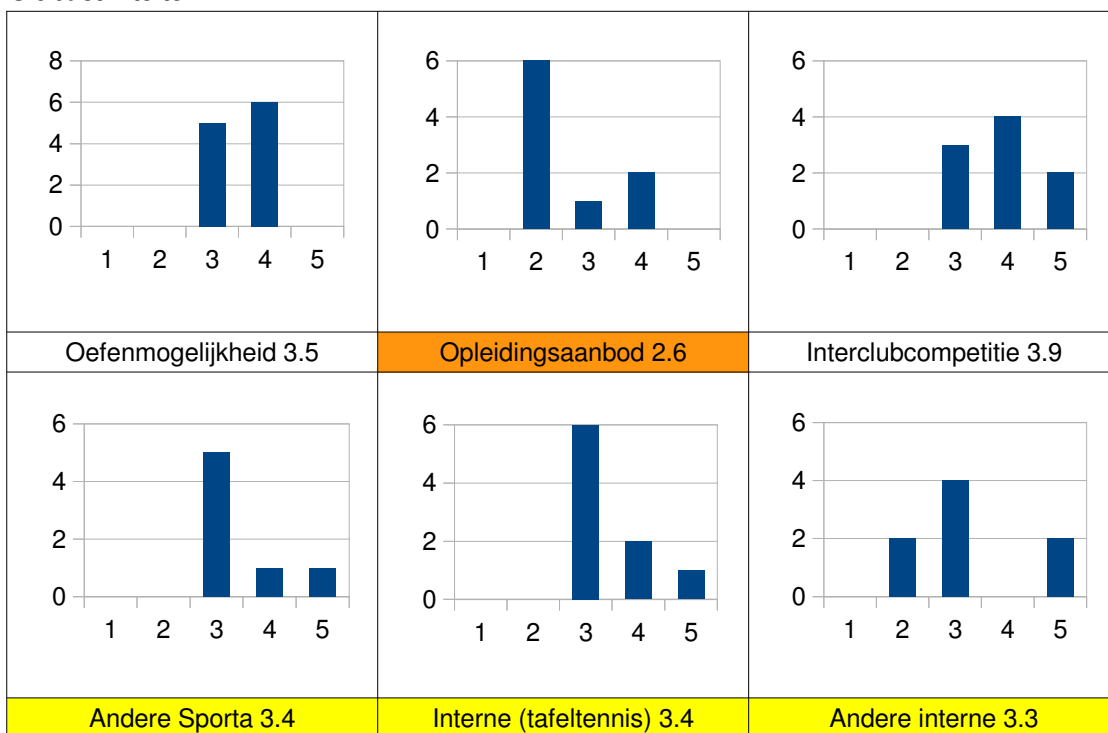

Clubactiviteiten