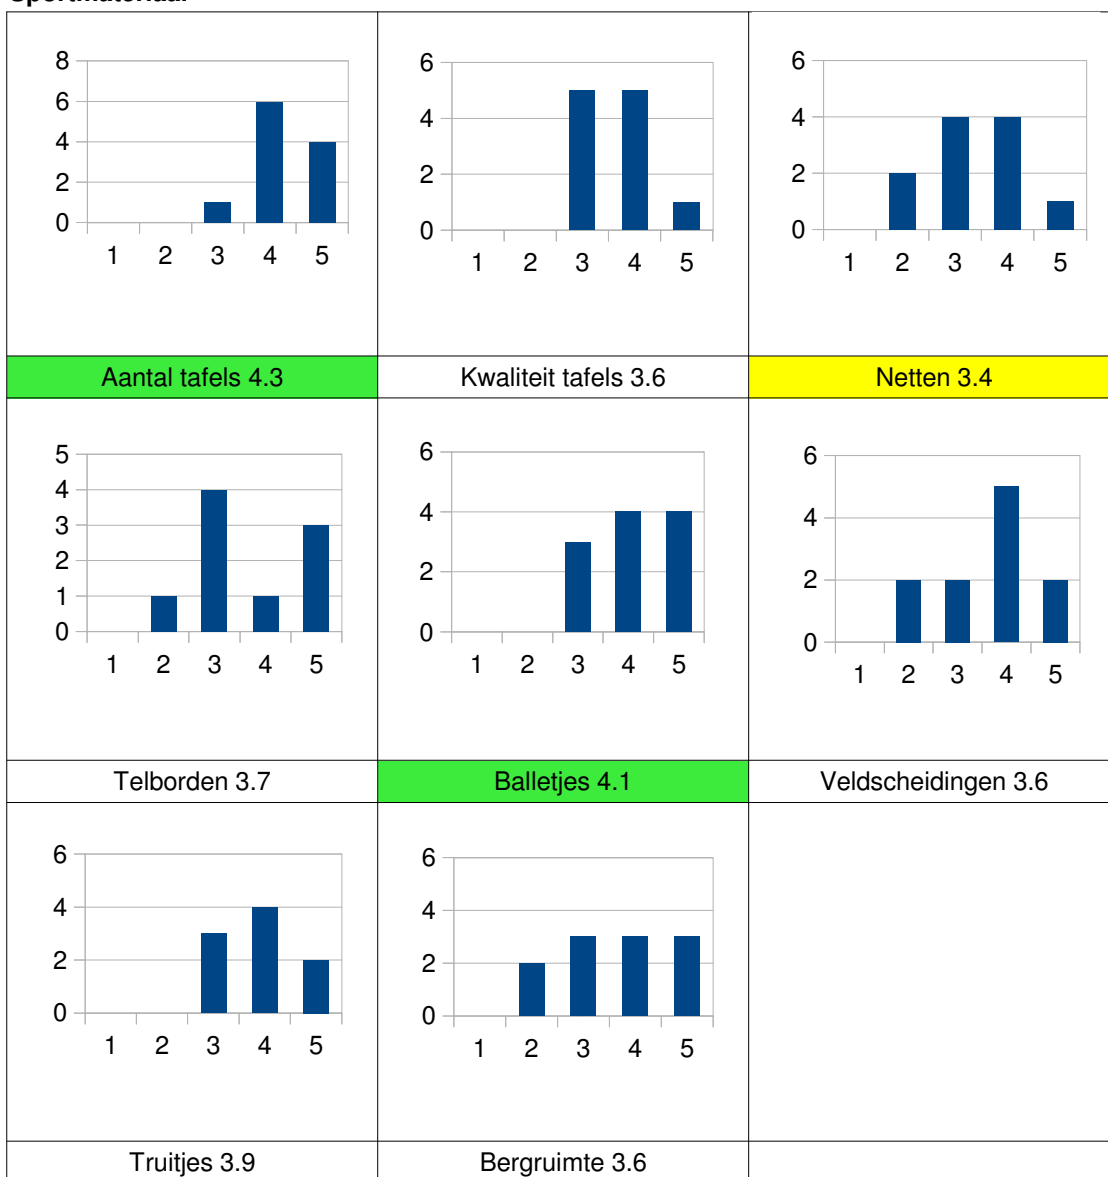

Sportmateriaal