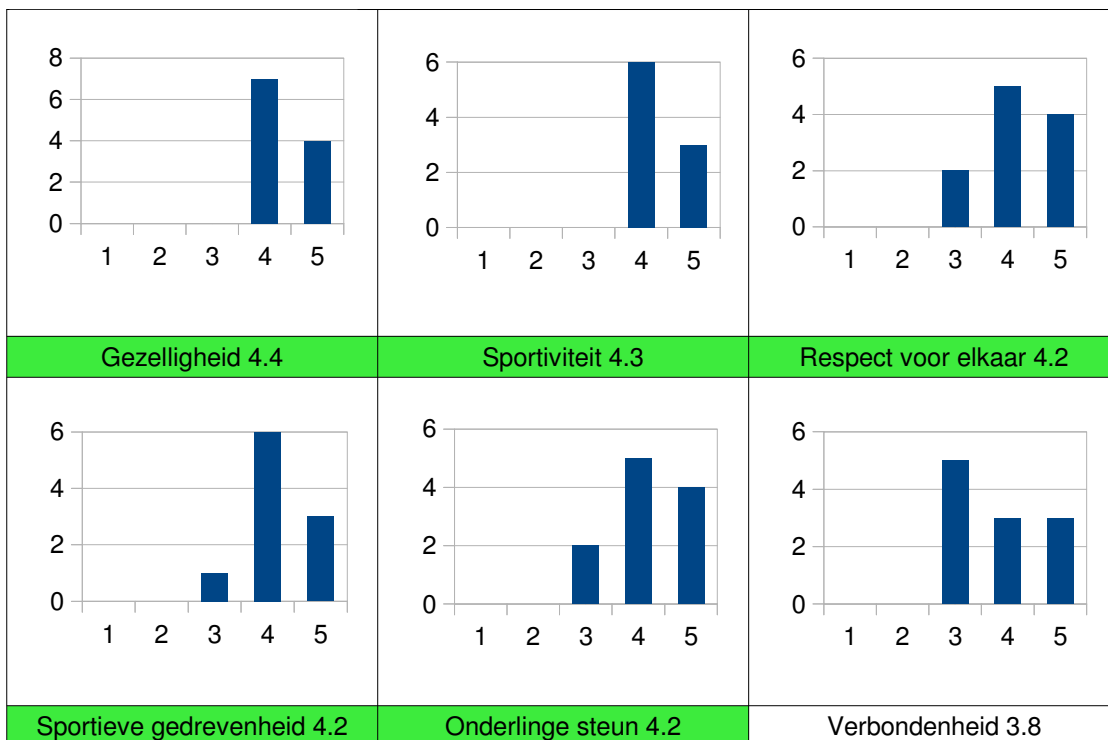

Sfeer binnen de club