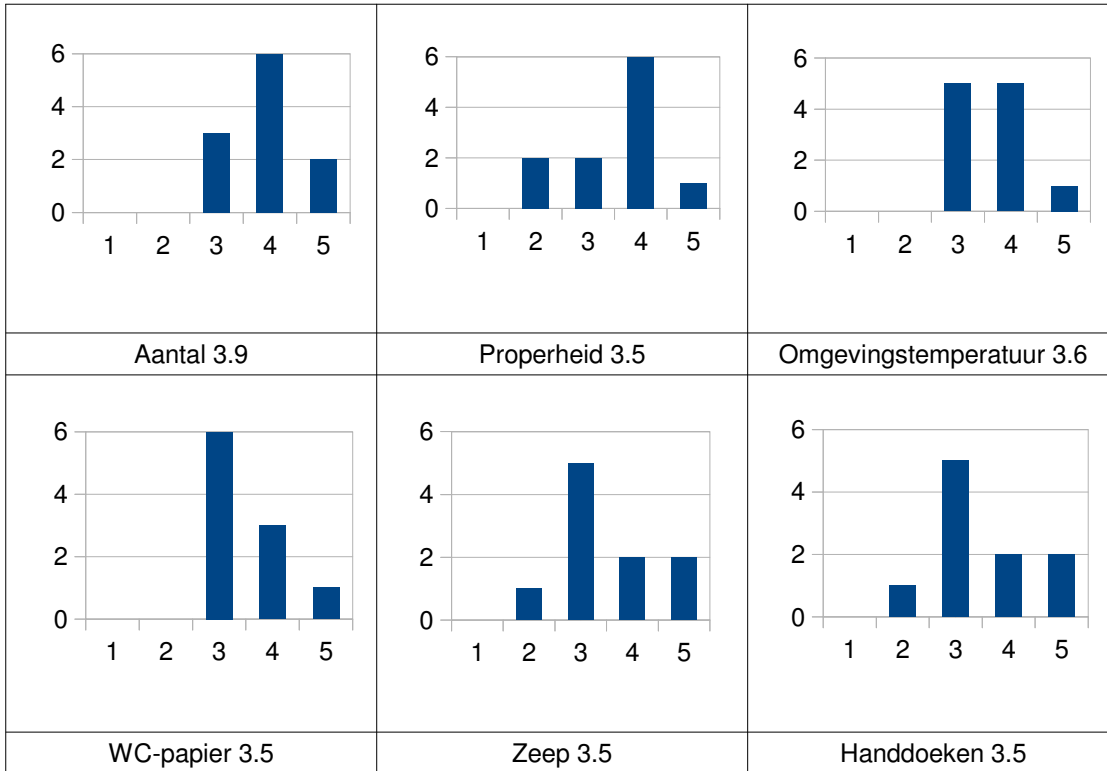

Sanitair / Toiletten