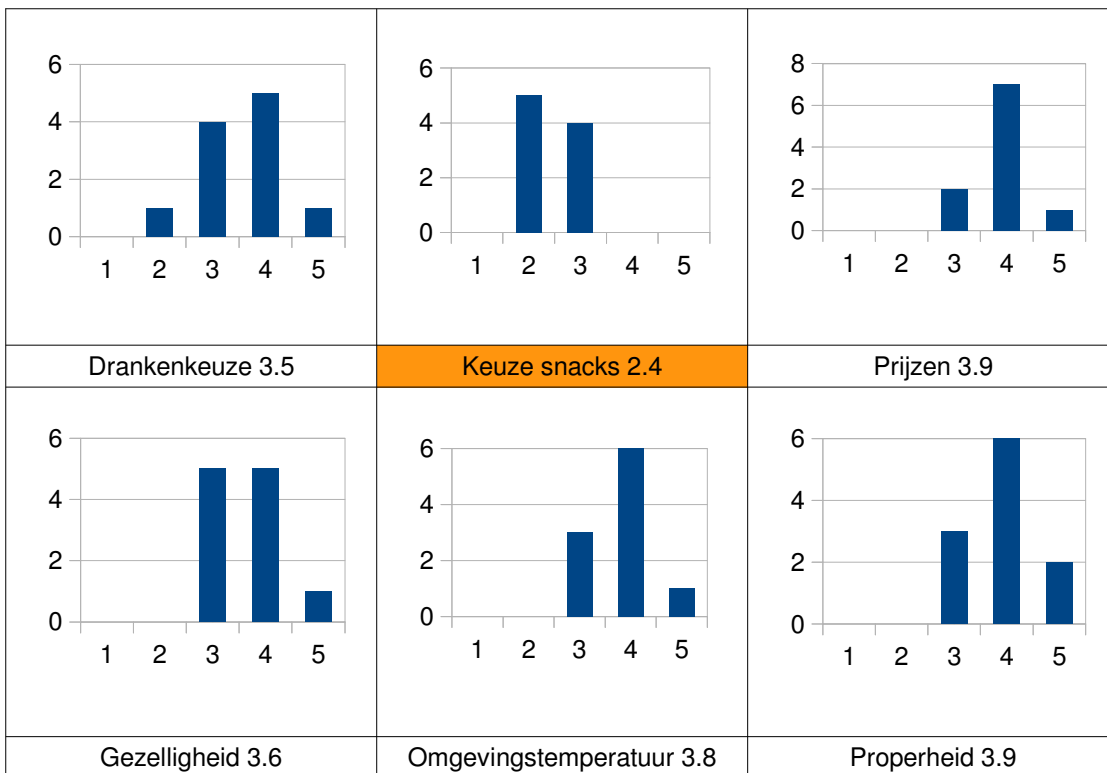

		
Grootte 4	Properheid 3.5	Omgevingstemperatuur 3.7
		
Douches 3.4	Watertemperatuur 3.3	

Opmerkingen en suggesties kleedkamers?

Sanitair / Toiletten

Opmerkingen en suggesties sanitair?

Cafeteria

Opmerkingen en suggesties cafetaria?

Parking fors beter

Ook in zomer beschikbaar?

Liever 2 keer per week

Communicatie door en met het bestuur

<p>A bar chart with a y-axis from 0 to 6 and an x-axis from 1 to 5. There are two bars: one at x=3 with a height of 3, and one at x=4 with a height of 5.</p>	<p>A bar chart with a y-axis from 0 to 6 and an x-axis from 1 to 5. There are three bars: one at x=3 with a height of 3, one at x=4 with a height of 4, and one at x=5 with a height of 1.</p>	<p>A bar chart with a y-axis from 0 to 6 and an x-axis from 1 to 5. There are two bars: one at x=3 with a height of 3, and one at x=4 with a height of 5.</p>
Visie 3.6	Transparantie 3.8	Toegankelijkheid 3.6
<p>A bar chart with a y-axis from 0 to 6 and an x-axis from 1 to 5. There are two bars: one at x=3 with a height of 5, and one at x=4 with a height of 2.</p>	<p>A bar chart with a y-axis from 0 to 6 and an x-axis from 1 to 5. There are three bars: one at x=2 with a height of 1, one at x=3 with a height of 3, and one at x=4 with a height of 6.</p>	<p>A bar chart with a y-axis from 0 to 6 and an x-axis from 1 to 5. There are three bars: one at x=3 with a height of 1, one at x=4 with a height of 6, and one at x=5 with a height of 2.</p>
Vergaderingen 3.3	Website 3.5	E-mail 4.1
<p>A bar chart with a y-axis from 0 to 6 and an x-axis from 1 to 5. There are three bars: one at x=2 with a height of 1, one at x=3 with a height of 4, and one at x=4 with a height of 2.</p>	<p>A bar chart with a y-axis from 0 to 6 and an x-axis from 1 to 5. There are three bars: one at x=3 with a height of 4, one at x=4 with a height of 2, and one at x=5 with a height of 1.</p>	
Ledenwerving 3.1	Behandeling klachten 3.6	